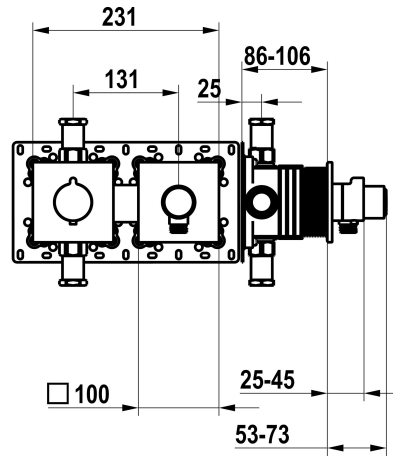

KWC

Trim kit, with safety device DIN EN 1717 – Thermostatic mixer – Shower

Modell-Linie: SHOWERCULTURE | 21.004.853.000

KWC-No.

125297
chromeline, trim kit, with safety device DIN EN 1717

125298
matt black, trim kit, with safety device DIN EN 1717

125299
brushed steel, trim kit, with safety device DIN EN 1717

ATT-KWC-FARBCODE

F000

F176

F177

NEW

* Trim kit with thermostatic function unit KWC HOMEBOX

* Outflow
- with integrated hose connection with ON/OFF push-button CHOICE with flow regulator