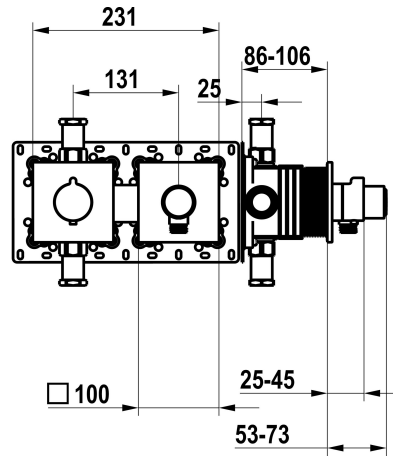

## KWC

Trim kit, with safety device DIN EN 1717 – Thermostatic mixer – Shower

Modell-Linie: **SHOWERCULTURE** | 21.004.853.000

Duschar | Hydraulické sprchy

### KWC-No.

**125297**  
chromeline, trim kit, with safety device DIN EN 1717

**125298**  
matt black, trim kit, with safety device DIN EN 1717

**125299**  
brushed steel, trim kit, with safety device DIN EN 1717

### ATT-KWC-FARBCODE

F000

F176

F177

NEW

\* Trim kit with thermostatic function unit KWC HOMEBOX

\* Outflow

- with integrated hose connection with ON/OFF push-button CHOICE with flow regulator