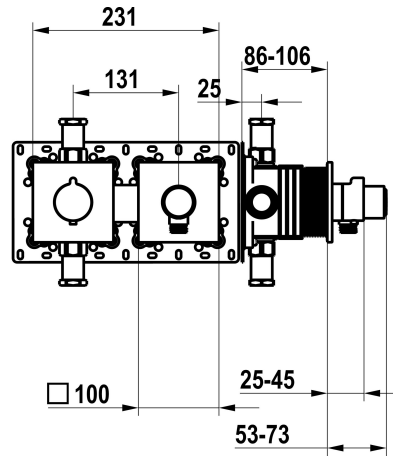

KWC

Trim kit, with safety device DIN EN 1717 – Thermostatic mixer – Shower

Modell-Linie: SHOWERCULTURE | 21.004.853.176

Sprchové armatury | Hydraulické sprchy

KWC-No.

125297
chromeline, trim kit, with safety device DIN EN 1717

125298
matt black, trim kit, with safety device DIN EN 1717

125299
brushed steel, trim kit, with safety device DIN EN 1717

ATT-KWC-FARBCODE

F000

F176

F177

NEW

* Trim kit with thermostatic function unit KWC HOMEBOX

- Hose connection unit with ON/OFF push-button and flow regulator

- Fastening of the cover plate without screws

* To be ordered separately:

- Unit for concealed installation KWC HOMEBOX Thermostatic mixer

1 Consumers 39.006.271.931

Technické údaje

ATT-KWC-A_ABGANG_UP

12 l/min (3 bar)

ATT-KWC-FARBCODE

F176

Installation_type

2