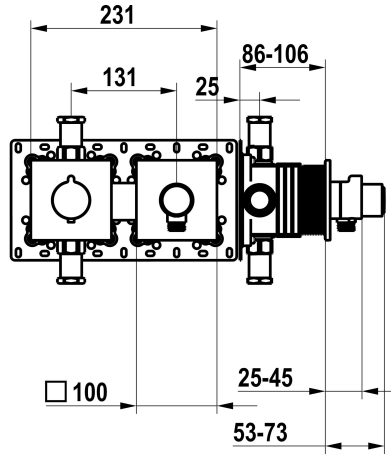

KWC

Trim kit, with safety device DIN EN 1717 – Thermostatic mixer – Shower

Modell-Linie: SHOWERCULTURE | 21.004.853.176

Showers | Manual shower

KWC-No.

125297
chromeline, trim kit, with safety device DIN EN 1717

125298
matt black, trim kit, with safety device DIN EN 1717

125299
brushed steel, trim kit, with safety device DIN EN 1717

Color code

chrome

matt black

brushed steel

NEW

* Trim kit with thermostatic function unit KWC HOMEBOX

- Hose connection unit with ON/OFF push-button and flow regulator

- Fastening of the cover plate without screws

* To be ordered separately:

- Unit for concealed installation KWC HOMEBOX Thermostatic mixer

1 Consumers 39.006.271.931

Technical Data

Flow rate

12 l/min (3 bar)

Color code

matt black

Installation_type

2-Screens, monitors etc