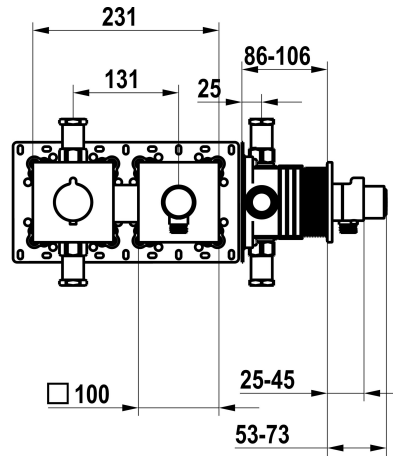

## KWC

Trim kit, with safety device DIN EN 1717 – Thermostatic mixer – Shower

Modell-Linie: SHOWERCULTURE | 21.004.853.176

Showers | Manual shower

### KWC-No.

**125297**  
chromeline, trim kit, with safety device DIN EN 1717

**125298**  
matt black, trim kit, with safety device DIN EN 1717

**125299**  
brushed steel, trim kit, with safety device DIN EN 1717

### Technical Data

Flow rate	12 l/min (3 bar)
Color code	matt black
Installation type	2
Faucet_typ	Thermostatic
Acoustic group	yes
Concealed unit	4

Flow rate	12 l/min (3 bar)
Color code	matt black
Installation type	2
Faucet_typ	Thermostatic
Acoustic group	yes
Concealed unit	4