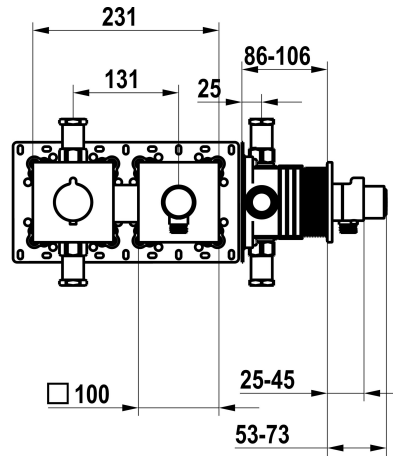

KWC

Trim kit, with safety device DIN EN 1717 – Thermostatic mixer – Shower

Modell-Linie: SHOWERCULTURE | 21.004.853.176

Showers | Manual shower

KWC-No.

125297
chromeline, trim kit, with safety device DIN EN 1717

125298
matt black, trim kit, with safety device DIN EN 1717

125299
brushed steel, trim kit, with safety device DIN EN 1717

Color code

chrome

matt black

brushed steel

NEW

* Trim kit with thermostatic function unit KWC HOMEBOX

- Hose connection unit with ON/OFF push-button and flow regulator

- Fastening of the cover plate without screws

* To be ordered separately:

- Unit for concealed installation KWC HOMEBOX Thermostatic mixer

1 Consumers 39.006.271.931

Technical Data

Flow rate

12 l/min (3 bar)

Color code

matt black

Installation type

2