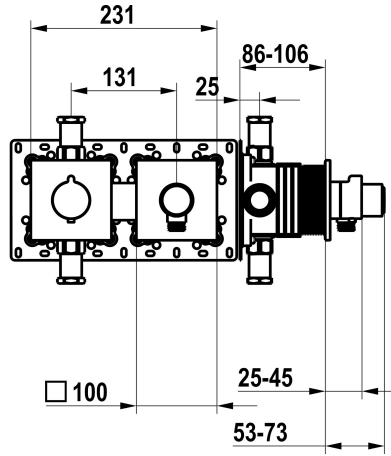

## KWC

Trim kit, with safety device DIN EN 1717 – Thermostatic mixer – Shower

Modell-Linie: SHOWERCULTURE | 21.004.853.176

Suihkut ja suihkupaneelit | Manuaali suihkut

### KWC-No.

**125297**  
chromeline, trim kit, with safety device DIN EN 1717

**125298**  
matt black, trim kit, with safety device DIN EN 1717

**125299**  
brushed steel, trim kit, with safety device DIN EN 1717

### Tekniset tiedot

ATT-KWC-A\_ABGANG\_UP

12 l/min (3 bar)

ATT-KWC-FARBCODE

F176

Installation\_type

2

Faucet\_typ