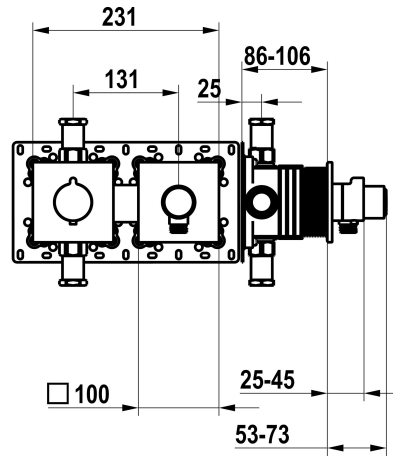

KWC

Trim kit, with safety device DIN EN 1717 – Thermostatic mixer – Shower

Modell-Linie: SHOWERCULTURE | 21.004.853.176

KWC-No.

125297
chromeline, trim kit, with safety device DIN EN 1717

125298
matt black, trim kit, with safety device DIN EN 1717

125299
brushed steel, trim kit, with safety device DIN EN 1717

ATT-KWC-FARBCODE

F000

F176

F177

NEW

* Trim kit with thermostatic function unit KWC HOMEBOX

* Outflow
- with integrated hose connection with ON/OFF push-button CHOICE with flow regulator