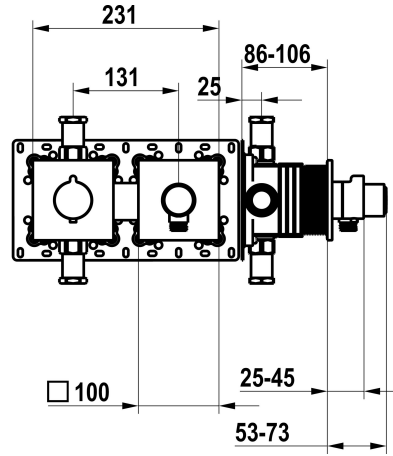

KWC

Trim kit, with safety device DIN EN 1717 – Thermostatic mixer – Shower

Modell-Linie: **SHOWERCULTURE** | 21.004.853.176

Duschar | Hydraulické sprchy

KWC-No.

125297
chromeline, trim kit, with safety device DIN EN 1717

125298
matt black, trim kit, with safety device DIN EN 1717

125299
brushed steel, trim kit, with safety device DIN EN 1717

ATT-KWC-FARBCODE

F000

F176

F177

NEW

* Trim kit with thermostatic function unit KWC HOMEBOX

- Hose connection unit with ON/OFF push-button and flow regulator

- Fastening of the cover plate without screws

* To be ordered separately:

- Unit for concealed installation KWC HOMEBOX Thermostatic mixer

1 Consumers 39.006.271.931

Technical Data

ATT-KWC-A_ABGANG_UP

12 l/min (3 bar)

ATT-KWC-FARBCODE

F176

Installation_type

2