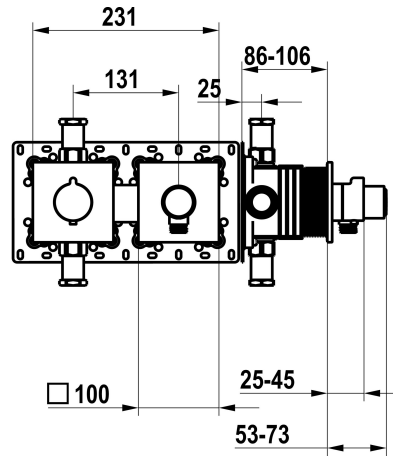

## KWC

Trim kit, with safety device DIN EN 1717 – Thermostatic mixer – Shower

Modell-Linie: **SHOWERCULTURE** | 21.004.853.177

Sprchové armatury | Hydraulické sprchy

### KWC-No.

**125297**  
chromeline, trim kit, with safety device DIN EN 1717

**125298**  
matt black, trim kit, with safety device DIN EN 1717

**125299**  
brushed steel, trim kit, with safety device DIN EN 1717

### ATT-KWC-FARBCODE

F000

F176

F177

NEW

\* Trim kit with thermostatic function unit KWC HOMEBOX

\* Outflow

- with integrated hose connection with ON/OFF push-button CHOICE with flow regulator

### Technické údaje

ATT-KWC-A\_ABGANG\_UP

12 l/min (3 bar)

ATT-KWC-FARBCODE

F177

Installation\_type

2

Faucet\_typ