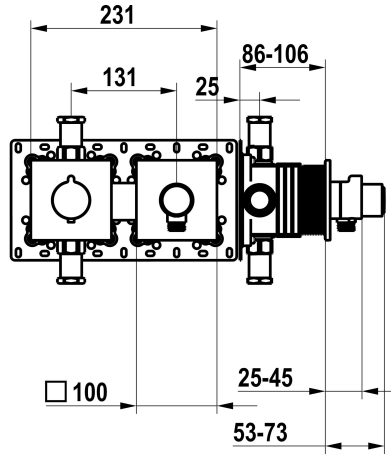

KWC

Trim kit, with safety device DIN EN 1717 – Thermostatic mixer – Shower

Modell-Linie: SHOWERCULTURE | 21.004.853.177

Showers | Manual shower

KWC-No.

125297
chromeline, trim kit, with safety device DIN EN 1717

125298
matt black, trim kit, with safety device DIN EN 1717

125299
brushed steel, trim kit, with safety device DIN EN 1717

Color code

chrome

matt black

brushed steel

NEW

* Trim kit with thermostatic function unit KWC HOMEBOX

- Hose connection unit with ON/OFF push-button and flow regulator

- Fastening of the cover plate without screws

* To be ordered separately:

- Unit for concealed installation KWC HOMEBOX Thermostatic mixer

1 Consumers 39.006.271.931

Technical Data

Flow rate

12 l/min (3 bar)

Color code

brushed steel

Installation_type

2-Screens, monitors etc