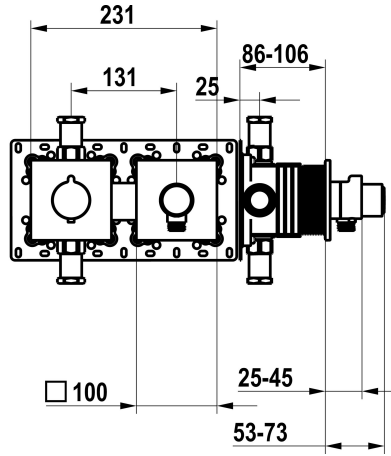

KWC

Trim kit, with safety device DIN EN 1717 – Thermostatic mixer – Shower

Modell-Linie: **SHOWERCULTURE** | 21.004.853.177
Showers | Manual shower

KWC-No.

125297
chromeline, trim kit, with safety device DIN EN 1717

125298
matt black, trim kit, with safety device DIN EN 1717

125299
brushed steel, trim kit, with safety device DIN EN 1717

Color code

chrome

matt black

brushed steel

NEW

* Trim kit with thermostatic function unit KWC HOMEBOX

- Hose connection unit with ON/OFF push-button and flow regulator

- Fastening of the cover plate without screws

* To be ordered separately:

- Unit for concealed installation KWC HOMEBOX Thermostatic mixer

1 Consumers 39.006.271.931

Technical Data

Flow rate

12 l/min (3 bar)

Color code

brushed steel

Installation type

2