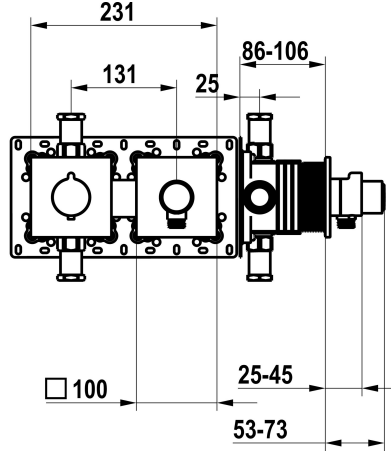

KWC

Trim kit, with safety device DIN EN 1717 – Thermostatic mixer – Shower

Modell-Linie: SHOWERCULTURE | 21.004.853.177

Showers | Manual shower

KWC-No.

125297
chromeline, trim kit, with safety device DIN EN 1717

125298
matt black, trim kit, with safety device DIN EN 1717

125299
brushed steel, trim kit, with safety device DIN EN 1717

Color code

chrome

matt black

brushed steel

NEW

* Trim kit with thermostatic function unit KWC HOMEBOX

- Hose connection unit with ON/OFF push-button and flow regulator

- Fastening of the cover plate without screws

* To be ordered separately:

- Unit for concealed installation KWC HOMEBOX Thermostatic mixer

1 Consumers 39.006.271.931

Technical Data

Flow rate

12 l/min (3 bar)

Color code

brushed steel

Installation type

2