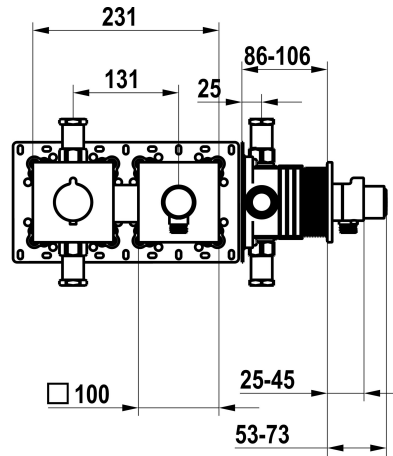

## KWC

Trim kit, with safety device DIN EN 1717 – Thermostatic mixer – Shower

Modell-Linie: SHOWERCULTURE | 21.004.853.177

Suihkut ja suihkupaneelit | Manuaali suihkut

### KWC-No.

**125297**  
chromeline, trim kit, with safety device DIN EN 1717

**125298**  
matt black, trim kit, with safety device DIN EN 1717

**125299**  
brushed steel, trim kit, with safety device DIN EN 1717

### ATT-KWC-FARBCODE

F000

F176

F177

NEW

\* Trim kit with thermostatic function unit KWC HOMEBOX

\* Outflow

- with integrated hose connection with ON/OFF push-button CHOICE with flow regulator

### Tekniset tiedot

ATT-KWC-A\_ABGANG\_UP

12 l/min (3 bar)

ATT-KWC-FARBCODE

F177

Installation\_type

2

Faucet\_typ