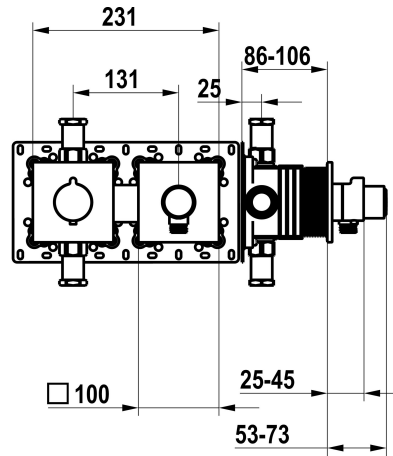

KWC

Trim kit, with safety device DIN EN 1717 – Thermostatic mixer – Shower

Modell-Linie: SHOWERCULTURE | 21.004.853.177

KWC-No.

125297
chromeline, trim kit, with safety device DIN EN 1717

125298
matt black, trim kit, with safety device DIN EN 1717

125299
brushed steel, trim kit, with safety device DIN EN 1717

ATT-KWC-FARBCODE

F000

F176

F177

NEW

* Trim kit with thermostatic function unit KWC HOMEBOX

* Outflow
- with integrated hose connection with ON/OFF push-button CHOICE with flow regulator