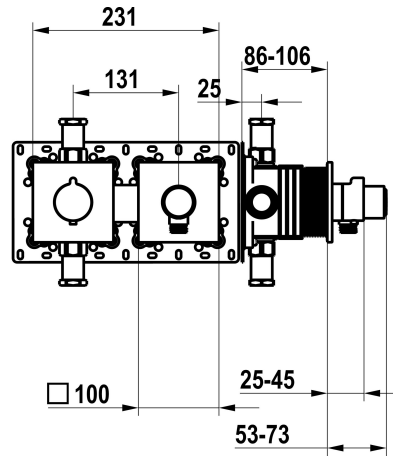

KWC

Trim kit, with safety device DIN EN 1717 – Thermostatic mixer – Shower

Modell-Linie: **SHOWERCULTURE** | 21.004.853.177

Duschar | Hydraulické sprchy

KWC-No.

125297
chromeline, trim kit, with safety device DIN EN 1717

125298
matt black, trim kit, with safety device DIN EN 1717

125299
brushed steel, trim kit, with safety device DIN EN 1717

ATT-KWC-FARBCODE

F000

F176

F177

NEW

* Trim kit with thermostatic function unit KWC HOMEBOX

- Hose connection unit with ON/OFF push-button and flow regulator

- Fastening of the cover plate without screws

* To be ordered separately:

- Unit for concealed installation KWC HOMEBOX Thermostatic mixer

1 Consumers 39.006.271.931

Technical Data

ATT-KWC-A_ABGANG_UP

12 l/min (3 bar)

ATT-KWC-FARBCODE

F177

Installation_type

2