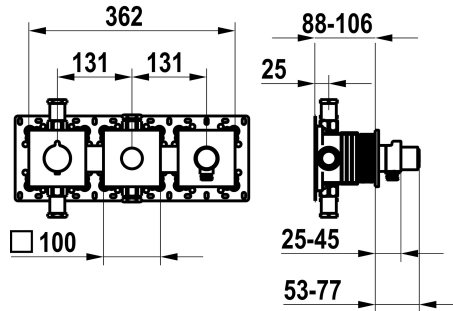

KWC

Trim kit, with safety device DIN EN 1717 – Thermostatic mixer – Tub

Modell-Linie: **SHOWERCULTURE** | 20.004.853.000

Sprchové armatury | Vanové armatury

KWC-No.

125300
chromeline, trim kit, with safety device DIN EN 1717

125301
matt black, trim kit, with safety device DIN EN 1717

125302
brushed steel, trim kit, with safety device DIN EN 1717

ATT-KWC-FARBCODE

F000

F176

F177

NEW

* Trim kit with thermostatic function unit KWC HOMEBOX