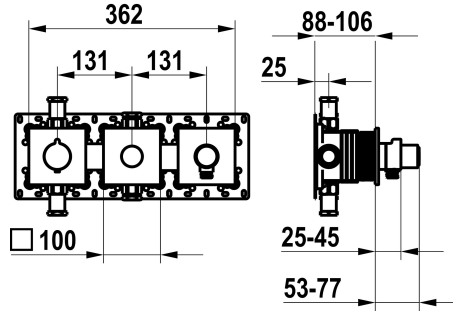

## KWC

Trim kit, with safety device DIN EN 1717 – Thermostatic mixer – Tub

Modell-Linie: **SHOWERCULTURE** | 20.004.853.000

Showers | Exposed bath mixer

### KWC-No.

**125300**  
chromeline, trim kit, with safety device DIN EN 1717

**125301**  
matt black, trim kit, with safety device DIN EN 1717

**125302**  
brushed steel, trim kit, with safety device DIN EN 1717

### Color code

chrome

matt black

brushed steel

NEW

\* Trim kit with thermostatic function unit KWC HOMEBOX

\* Outflow  
- with integrated hose connection with ON/OFF push-button CHOICE with flow regulator  
- above or below for second consumer with ON/OFF push-button CHOICE

### Technical Data

Flow rate

20 l/min (3bar)

Color code

chrome

Installation\_type

2-Screens, monitors etc

Faucet\_typ