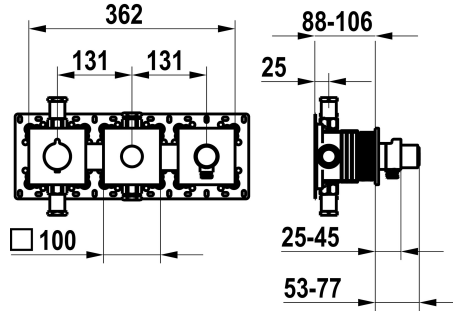

## KWC

Trim kit, with safety device DIN EN 1717 – Thermostatic mixer – Tub

Modell-Linie: **SHOWERCULTURE** | 20.004.853.000

Showers | Exposed bath mixer

### KWC-No.

**125300**  
chromeline, trim kit, with safety device DIN EN 1717

**125301**  
matt black, trim kit, with safety device DIN EN 1717

**125302**  
brushed steel, trim kit, with safety device DIN EN 1717

### Color code

chrome

matt black

brushed steel

NEW

\* Trim kit with thermostatic function unit KWC HOMEBOX

\* Outflow  
- with integrated hose connection with ON/OFF push-button CHOICE with flow regulator  
- above or below for second consumer with ON/OFF push-button CHOICE

### Technical Data

Flow rate

20 l/min (3bar)

Color code

chrome

Installation type

2

Faucet\_typ