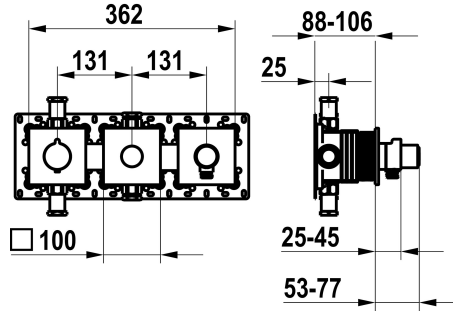

KWC

Trim kit, with safety device DIN EN 1717 – Thermostatic mixer – Tub

Modell-Linie: **SHOWERCULTURE** | 20.004.853.000

Showers | Exposed bath mixer

KWC-No.

125300
chromeline, trim kit, with safety device DIN EN 1717

125301
matt black, trim kit, with safety device DIN EN 1717

125302
brushed steel, trim kit, with safety device DIN EN 1717

Color code

chrome

matt black

brushed steel

NEW

* Trim kit with thermostatic function unit KWC HOMEBOX

* To be ordered separately:

- Unit for concealed installation KWC HOMEBOX Thermostatic/ lever mixer 2 consumers 39.006.261.931

Technical Data

Flow rate

20 l/min (3bar)

Color code

chrome

Installation type