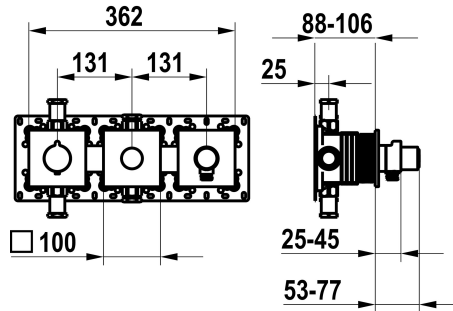

KWC

Trim kit, with safety device DIN EN 1717 – Thermostatic mixer – Tub

Modell-Linie: SHOWERCULTURE | 20.004.853.000

Suihkut ja suihkupaneelit | Allashanat

KWC-No.

125300
chromeline, trim kit, with safety device DIN EN 1717

125301
matt black, trim kit, with safety device DIN EN 1717

125302
brushed steel, trim kit, with safety device DIN EN 1717

ATT-KWC-FARBCODE

F000

F176

F177

NEW

* Trim kit with thermostatic function unit KWC HOMEBOX