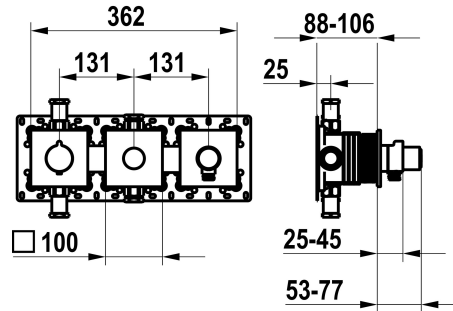

KWC

Trim kit, with safety device DIN EN 1717 – Thermostatic mixer – Tub

Modell-Linie: **SHOWERCULTURE** | 20.004.853.000

Armatura natryskowa | Baterie wannowe

KWC-No.

125300
chromeline, trim kit, with safety device DIN EN 1717

125301
matt black, trim kit, with safety device DIN EN 1717

125302
brushed steel, trim kit, with safety device DIN EN 1717

ATT-KWC-FARBCODE

F000

F176

F177

NEW

* Trim kit with thermostatic function unit KWC HOMEBOX