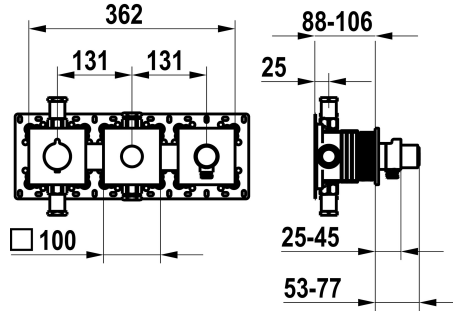

KWC

Trim kit, with safety device DIN EN 1717 – Thermostatic mixer – Tub

Modell-Linie: **SHOWERCULTURE** | 20.004.853.000

Duschar | Badkarsarmaturen

KWC-No.

125300
chromeline, trim kit, with safety device DIN EN 1717

125301
matt black, trim kit, with safety device DIN EN 1717

125302
brushed steel, trim kit, with safety device DIN EN 1717

ATT-KWC-FARBCODE

F000

F176

F177

NEW

* Trim kit with thermostatic function unit KWC HOMEBOX