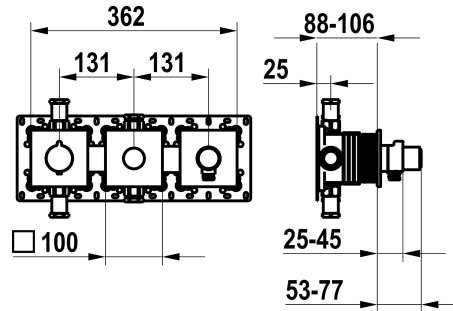

KWC

Trim kit, with safety device DIN EN 1717 – Thermostatic mixer – Tub

Modell-Linie: **SHOWERCULTURE** | 20.004.853.176

Sprchové armatury | Vanové armatury

KWC-No.

125300
chromeline, trim kit, with safety device DIN EN 1717

125301
matt black, trim kit, with safety device DIN EN 1717

125302
brushed steel, trim kit, with safety device DIN EN 1717

ATT-KWC-FARBCODE

F000

F176

F177

NEW

* Trim kit with thermostatic function unit KWC HOMEBOX