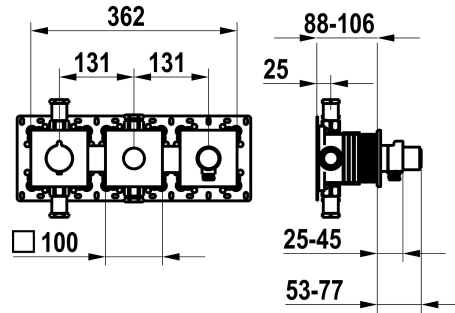

KWC

Trim kit, with safety device DIN EN 1717 – Thermostatic mixer – Tub

Modell-Linie: **SHOWERCULTURE** | 20.004.853.176

Showers | Exposed bath mixer

KWC-No.

125300
chromeline, trim kit, with safety device DIN EN 1717

125301
matt black, trim kit, with safety device DIN EN 1717

125302
brushed steel, trim kit, with safety device DIN EN 1717

Color code

chrome

matt black

brushed steel

NEW

* Trim kit with thermostatic function unit KWC HOMEBOX

* To be ordered separately:

- Unit for concealed installation KWC HOMEBOX Thermostatic/ lever mixer 2 consumers 39.006.261.931

Technical Data

Flow rate

20 l/min (3bar)

Color code

matt black

Installation_type