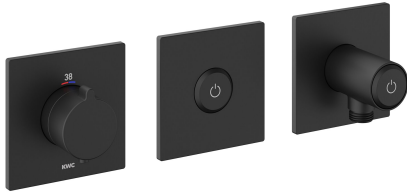

KWC

Trim kit, with safety device DIN EN 1717 – Thermostatic mixer – Tub

Modell-Linie: **SHOWERCULTURE** | 20.004.853.176

Showers | Exposed bath mixer

KWC-No.

125300
chromeline, trim kit, with safety device DIN EN 1717

125301
matt black, trim kit, with safety device DIN EN 1717

125302
brushed steel, trim kit, with safety device DIN EN 1717

Color code

chrome

matt black

brushed steel

NEW

* Trim kit with thermostatic function unit KWC HOMEBOX

* Outflow
- with integrated hose connection with ON/OFF push-button CHOICE with flow regulator
- above or below for second consumer with ON/OFF push-button CHOICE

* SkinProtect - Safety stop prevents scalding

* Intrinsicly safe against backflow

* Scope of delivery:

- Thermostatic mixer unit
- Diverter unit
- Hose connection unit with ON/OFF push-button and flow regulator
- Fastening of the cover plate without screws