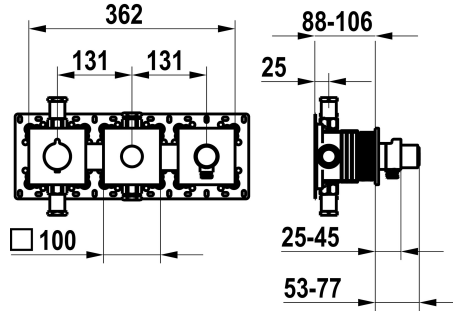

KWC

Trim kit, with safety device DIN EN 1717 – Thermostatic mixer – Tub

Modell-Linie: **SHOWERCULTURE** | 20.004.853.176

Showers | Exposed bath mixer

KWC-No.

125300
chromeline, trim kit, with safety device DIN EN 1717

125301
matt black, trim kit, with safety device DIN EN 1717

125302
brushed steel, trim kit, with safety device DIN EN 1717

Color code

chrome

matt black

brushed steel

NEW

* Trim kit with thermostatic function unit KWC HOMEBOX

* To be ordered separately:

- Unit for concealed installation KWC HOMEBOX Thermostatic/ lever mixer 2 consumers 39.006.261.931

Technical Data

Flow rate

20 l/min (3bar)

Color code

matt black

Installation type