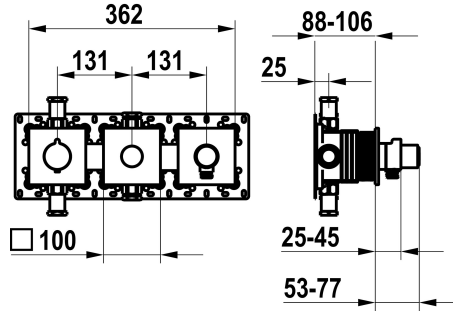

## KWC

Trim kit, with safety device DIN EN 1717 – Thermostatic mixer – Tub

Modell-Linie: SHOWERCULTURE | 20.004.853.176

Suihkut ja suihkupaneelit | Allashanat

### KWC-No.

**125300**  
chromeline, trim kit, with safety device DIN EN 1717

**125301**  
matt black, trim kit, with safety device DIN EN 1717

**125302**  
brushed steel, trim kit, with safety device DIN EN 1717