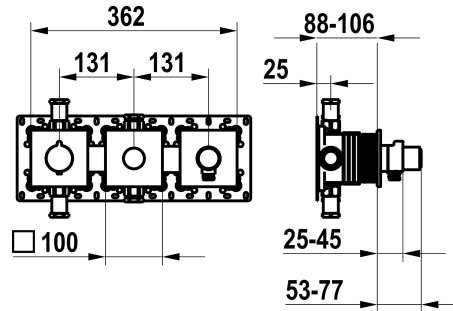

KWC

Trim kit, with safety device DIN EN 1717 – Thermostatic mixer – Tub

Modell-Linie: **SHOWERCULTURE** | 20.004.853.176

Armatura natryskowa | Baterie wannowe

KWC-No.

125300
chromeline, trim kit, with safety device DIN EN 1717

125301
matt black, trim kit, with safety device DIN EN 1717

125302
brushed steel, trim kit, with safety device DIN EN 1717

ATT-KWC-FARBCODE

F000

F176

F177

NEW

* Trim kit with thermostatic function unit KWC HOMEBOX