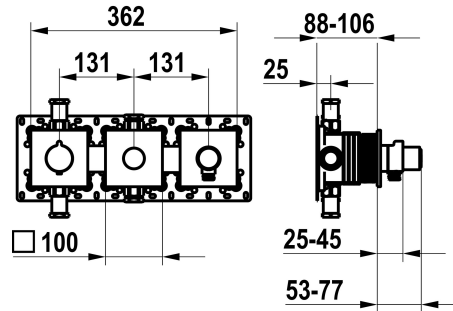

KWC

Trim kit, with safety device DIN EN 1717 – Thermostatic mixer – Tub

Modell-Linie: **SHOWERCULTURE** | 20.004.853.176

Duschar | Badkarsarmaturen

KWC-No.

125300
chromeline, trim kit, with safety device DIN EN 1717

125301
matt black, trim kit, with safety device DIN EN 1717

125302
brushed steel, trim kit, with safety device DIN EN 1717

ATT-KWC-FARBCODE

F000

F176

F177

NEW

* Trim kit with thermostatic function unit KWC HOMEBOX