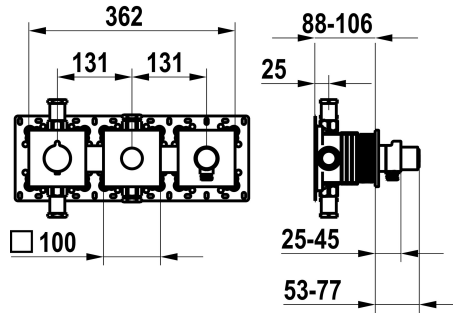

KWC

Trim kit, with safety device DIN EN 1717 – Thermostatic mixer – Tub

Modell-Linie: **SHOWERCULTURE** | 20.004.853.177

Sprchové armatury | Vanové armatury

KWC-No.

125300
chromeline, trim kit, with safety device DIN EN 1717

125301
matt black, trim kit, with safety device DIN EN 1717

125302
brushed steel, trim kit, with safety device DIN EN 1717

ATT-KWC-FARBCODE

F000

F176

F177

NEW

* Trim kit with thermostatic function unit KWC HOMEBOX