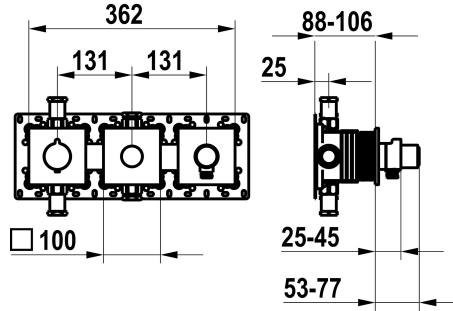

KWC

Trim kit, with safety device DIN EN 1717 – Thermostatic mixer – Tub

Modell-Linie: **SHOWERCULTURE** | 20.004.853.177

Showers | Exposed bath mixer

KWC-No.

125300
chromeline, trim kit, with safety device DIN EN 1717

125301
matt black, trim kit, with safety device DIN EN 1717

125302
brushed steel, trim kit, with safety device DIN EN 1717

Color code

chrome

matt black

brushed steel

NEW

* Trim kit with thermostatic function unit KWC HOMEBOX

* To be ordered separately:

- Unit for concealed installation KWC HOMEBOX Thermostatic/ lever mixer 2 consumers 39.006.261.931

Technical Data

Flow rate

20 l/min (3bar)

Color code

brushed steel

Installation_type