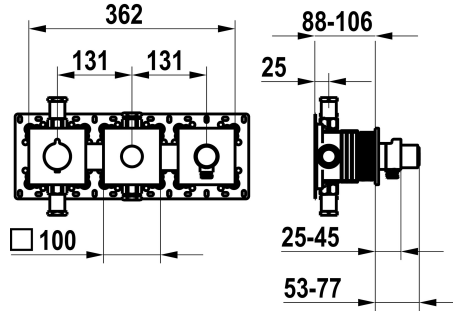

KWC

Trim kit, with safety device DIN EN 1717 – Thermostatic mixer – Tub

Modell-Linie: **SHOWERCULTURE** | 20.004.853.177

Showers | Exposed bath mixer

KWC-No.

125300
chromeline, trim kit, with safety device DIN EN 1717

125301
matt black, trim kit, with safety device DIN EN 1717

125302
brushed steel, trim kit, with safety device DIN EN 1717

Color code

chrome

matt black

brushed steel

NEW

* Trim kit with thermostatic function unit KWC HOMEBOX

* To be ordered separately:

- Unit for concealed installation KWC HOMEBOX Thermostatic/ lever mixer 2 consumers 39.006.261.931

Technical Data

Flow rate

20 l/min (3bar)

Color code

brushed steel

Installation type