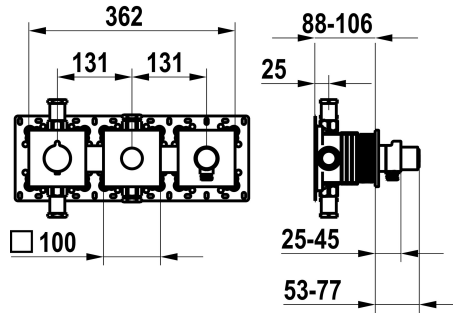

## KWC

Trim kit, with safety device DIN EN 1717 – Thermostatic mixer – Tub

Modell-Linie: **SHOWERCULTURE** | 20.004.853.177

Showers | Exposed bath mixer

### KWC-No.

**125300**  
chromeline, trim kit, with safety device DIN EN 1717

**125301**  
matt black, trim kit, with safety device DIN EN 1717

**125302**  
brushed steel, trim kit, with safety device DIN EN 1717

### Color code

chrome

matt black

brushed steel

NEW

\* Trim kit with thermostatic function unit KWC HOMEBOX

\* Outflow  
- with integrated hose connection with ON/OFF push-button CHOICE with flow regulator  
- above or below for second consumer with ON/OFF push-button CHOICE

### Technical Data

Flow rate

20 l/min (3bar)

Color code

brushed steel

Installation type

2

Faucet\_typ