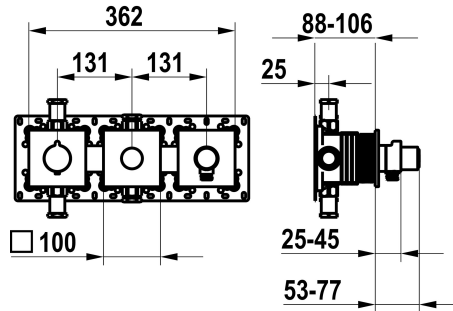

KWC

Trim kit, with safety device DIN EN 1717 – Thermostatic mixer – Tub

Modell-Linie: SHOWERCULTURE | 20.004.853.177

Suihkut ja suihkupaneelit | Allashanat

KWC-No.

125300
chromeline, trim kit, with safety device DIN EN 1717

125301
matt black, trim kit, with safety device DIN EN 1717

125302
brushed steel, trim kit, with safety device DIN EN 1717

ATT-KWC-FARBCODE

F000

F176

F177

NEW

* Trim kit with thermostatic function unit KWC HOMEBOX