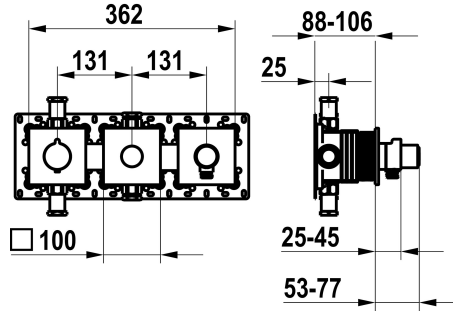

KWC

Trim kit, with safety device DIN EN 1717 – Thermostatic mixer – Tub

Modell-Linie: **SHOWERCULTURE** | 20.004.853.177

Armatura natryskowa | Baterie wannowe

KWC-No.

125300
chromeline, trim kit, with safety device DIN EN 1717

125301
matt black, trim kit, with safety device DIN EN 1717

125302
brushed steel, trim kit, with safety device DIN EN 1717

ATT-KWC-FARBCODE

F000

F176

F177

NEW

* Trim kit with thermostatic function unit KWC HOMEBOX