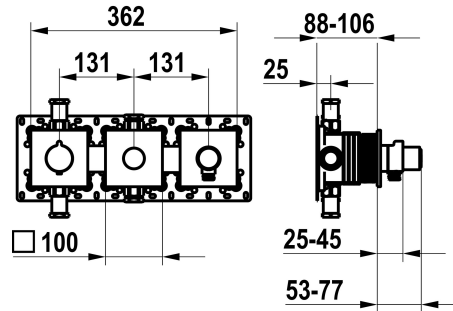

## KWC

Trim kit, with safety device DIN EN 1717 – Thermostatic mixer – Tub

Modell-Linie: **SHOWERCULTURE** | 20.004.853.177

Duschar | Badkarsarmaturen

### KWC-No.

**125300**  
chromeline, trim kit, with safety device DIN EN 1717

**125301**  
matt black, trim kit, with safety device DIN EN 1717

**125302**  
brushed steel, trim kit, with safety device DIN EN 1717