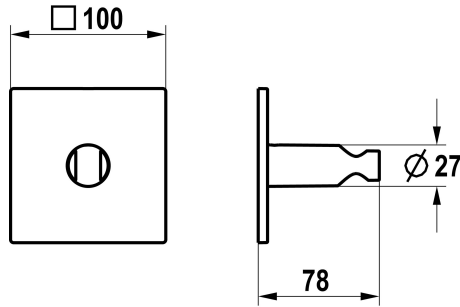

### Shower bracket

Modell-Linie: SHOWERCULTURE | 26.000.624.000

Showers | Complementary parts showers

#### KWC-No.

125303

125304  
matt black

125305  
brushed steel

\* Shower bracket  
\* Non-adjustable