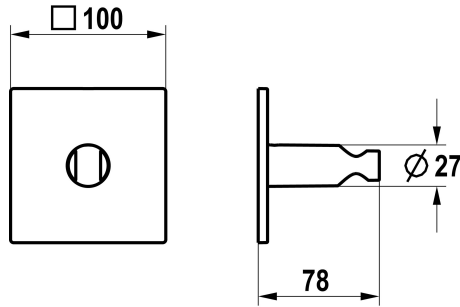

KWC Spray head holder

Modell-Linie: **SHOWERCULTURE** | 26.000.624.176
Showers | Complementary parts showers

KWC-No.

125303
chromeline

125304
matt black

125305
brushed steel

Color code

chrome

matt black

brushed steel

* Shower bracket
* Non-adjustable

* Suitable for:
- All hand showers

Technical Data

Diameter

100 x 100

Color code

matt black

Faucet_typ

Shower bracket

Measure_L

L 78