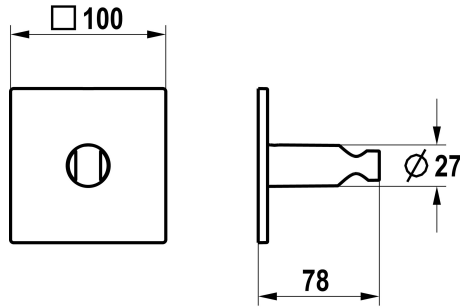

KWC Spray head holder

Modell-Linie: **SHOWERCULTURE** | 26.000.624.176
Showers | Complementary parts showers

KWC-No.

125303

125304
matt black

125305
brushed steel

* Shower bracket
* Non-adjustable

Technical Data

Shower bracket