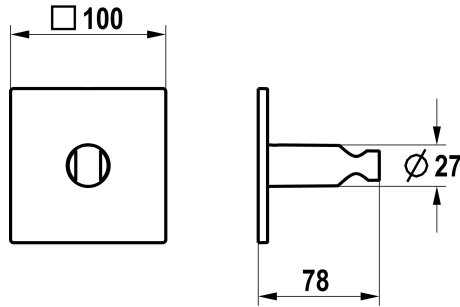

KWC

Spray head holder

Modell-Linie: SHOWERCULTURE | 26.000.624.176

KWC-No.

125303
chromeline

125304
matt black

125305
brushed steel

ATT-KWC-FARBCODE

F000

F176

F177

* Shower bracket
* Non-adjustable

* Suitable for:
- All hand showers

Technical Data

ATT-KWC-DURCHMESSER

100x100

ATT-KWC-FARBCODE

F176

Faucet_typ

21

Measure_L

L78