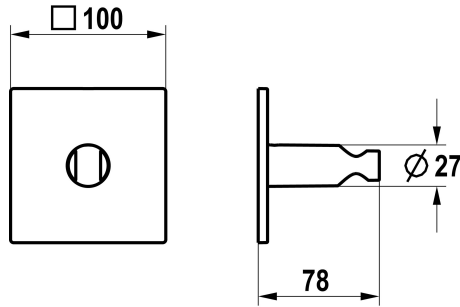

KWC Spray head holder

Modell-Linie: **SHOWERCULTURE** | 26.000.624.177
Showers | Complementary parts showers

KWC-No.

125303
chromeline

125304
matt black

125305
brushed steel

Color code

chrome

matt black

brushed steel

* Shower bracket
* Non-adjustable

* Suitable for:
- All hand showers

Technical Data

Diameter

100 x 100

Color code

brushed steel

Faucet_typ

Shower bracket

Measure_L

L 78

NEW