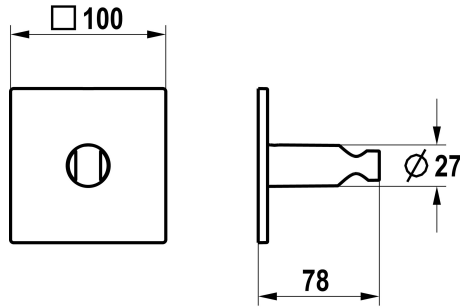

## KWC Spray head holder

Modell-Linie: **SHOWERCULTURE** | 26.000.624.177  
Showers | Complementary parts showers

### KWC-No.

**125303**  
chromeline

**125304**  
matt black

**125305**  
brushed steel

### Technical Data

Diameter

100 x 100

Color code

brushed steel

Faucet\_typ

Shower bracket

Measure Lenght