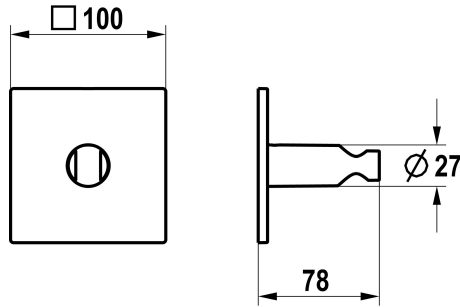

KWC Spray head holder

Modell-Linie: **SHOWERCULTURE | 26.000.624.177**
Showers | Complementary parts showers

KWC-No.

125303

125304
matt black

125305
brushed steel

* Shower bracket
* Non-adjustable

Technical Data