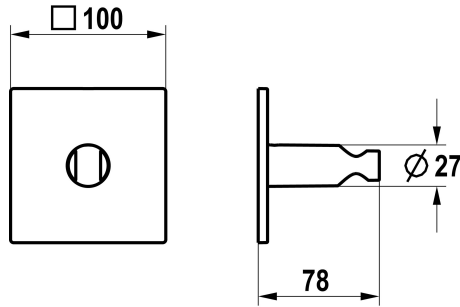

KWC Spray head holder

Modell-Linie: SHOWERCULTURE | 26.000.624.177

KWC-No.

125303
chromeline

125304
matt black

125305
brushed steel

ATT-KWC-FARBCODE

F000

F176

F177

* Shower bracket
* Non-adjustable

* Suitable for:
- All hand showers

Technical Data

ATT-KWC-DURCHMESSER

100x100

ATT-KWC-FARBCODE

F177

Faucet_typ

21

Measure_L

L78

NEW