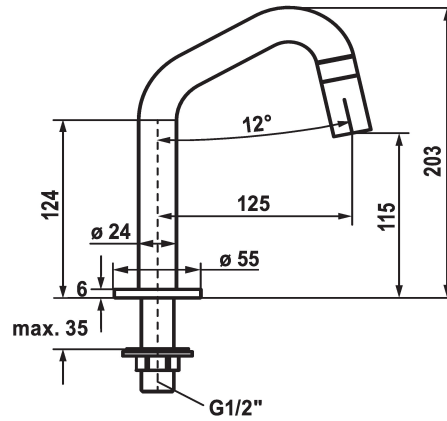

## KWC STANDVENTIL Vertical shut-off valve

Modell-Linie: STANDVENTIL | 25.001.011.700  
Taps | Manual taps

### KWC-No.

**125328**  
stainless steel, A 125, G 1/2"

**125329**  
industrial black, A 125, G 1/2"

- \* Vertical shut-off valve
- \* Operating handle integrated into the spout
- \* Fixed spout
- Neoperl® Caché®

### Color code

stainless steel

industrial black

- \* Ceramic disc valve 1/2" 90°
- \* Connecting thread 1/2"
- \* Mounting hole size ø22mm or ø35mm

### Technical Data

Flow rate
Connection
Handling
Color code
Installation_type
Faucet_typ
Design
Dimension Height
Acoustic group
Projection_A
Energy Label

5 l/min (3 bar)
G 1/2"
front lever
stainless steel
Pillar installation
G 3/8"1
J-Spout
203
Battery1
A 125
A