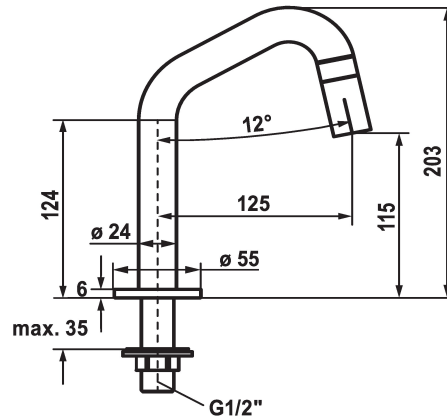

KWC STANDVENTIL Vertical shut-off valve

Modell-Linie: **STANDVENTIL** | 25.001.011.700
Armatura umywalkowa | Armatura jednouchwytywa

KWC-No.

125328
stainless steel, A 125, G 1/2"

125329
industrial black, A 125, G 1/2"

- * Vertical shut-off valve
- * Operating handle integrated into the spout
- * Fixed spout
- Neoperl® Caché®

ATT-KWC-FARBCODE

stainless steel

industrial black

- * Ceramic disc valve 1/2" 90°
- * Connecting thread 1/2"
- * Mounting hole size ø22mm or ø35mm

Dane techniczne

A_Spout_Spray

Connection

Handling

ATT-KWC-FARBCODE

Installation_type

Faucet_typ

ATT-KWC-BAUFORM

Dimension Height

G_Acoustic group

Projection_A

EnergyLabelCH

5 l/min (3 bar)

G1/2"

frontbedient

stainless steel