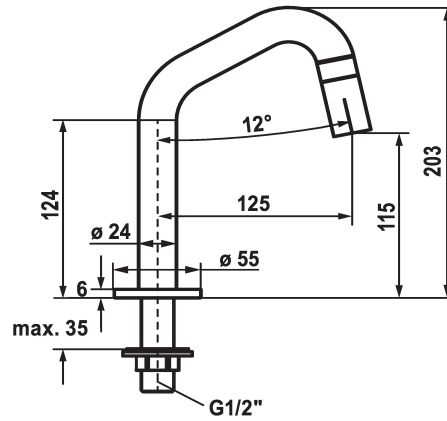

KWC STANDVENTIL Vertical shut-off valve

Modell-Linie: STANDVENTIL | 25.001.011.751
Taps | Manual taps

KWC-No.

125328
stainless steel, A 125, G 1/2"

125329
industrial black, A 125, G 1/2"

- * Vertical shut-off valve
- * Operating handle integrated into the spout
- * Fixed spout
- Neoperl® Caché®

Color code

stainless steel

industrial black

- * Ceramic disc valve 1/2" 90°
- * Connecting thread 1/2"
- * Mounting hole size 22mm or 35mm

Technical Data

Flow rate
Connection
Handling
Color code
Installation_type
Faucet_typ
Design
Dimension Height
Acoustic group
Projection_A
Energy Label

5 l/min (3 bar)
G 1/2"
front lever
industrial black
Pillar installation
G 3/8"1
J-Spout
203
Battery1
A 125
A