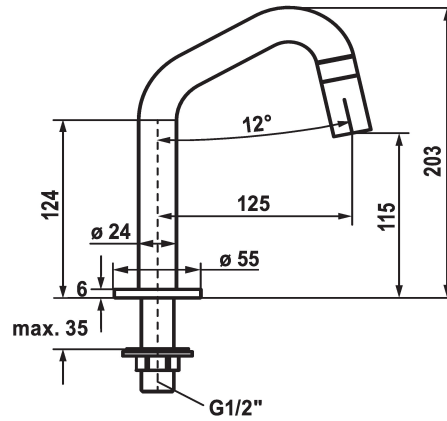

KWC STANDVENTIL Vertical shut-off valve

Modell-Linie: STANDVENTIL | 25.001.011.751
Taps | Manual taps

KWC-No.

125328
stainless steel, A 125, G 1/2"

125329
industrial black, A 125, G 1/2"

- * Vertical shut-off valve
- * Operating handle integrated into the spout
- * Fixed spout
- Neoperl® Caché®

Color code

stainless steel

industrial black

- * Ceramic disc valve 1/2" 90°
- * Connecting thread 1/2"
- * Mounting hole size 22mm or 35mm

Technical Data

Flow rate
Connection
Handling
Color code
Installation type
Faucet_typ
Design
Measure Height
Acoustic group
Projection A
Energy label

5 l/min (3 bar)
G 1/2"
front lever
industrial black
Pillar installation
G 3/8"1
J-Spout
203
yes
A 125
A