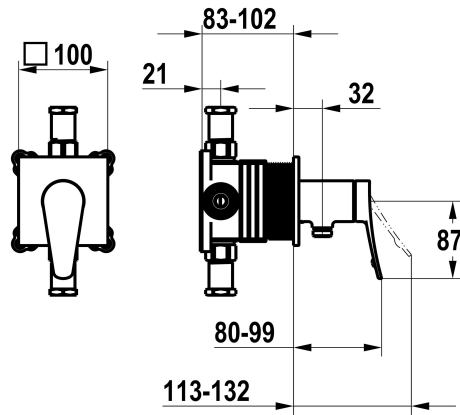

## KWC ACTIVO

Trim kit, with safety device DIN EN 1717 – Lever mixer – Shower

Modell-Linie: ACTIVO | 21.404.550.000

Sprchové armatury | Hydraulické sprchy

### KWC-No.

**125332**

chromeline, trim kit, with safety device DIN EN 1717

NEW

\* Trim kit with function unit KWC HOMEBOX

\* Outflow

with integrated hose connection

\* KWC cartridge M 35-S HF

- with ceramic discs

- flow rate and temperature continuously variable

\* Scope of delivery:

- Lever mixer unit with integrated hose connection

- Fastening of the cover plate without screws

\* To be ordered separately:

### Technické údaje

ATT-KWC-A\_ABGANG\_UP

12 l/min (3 bar)

Handling

0,2

ATT-KWC-FARBCODE

F000

Installation\_type