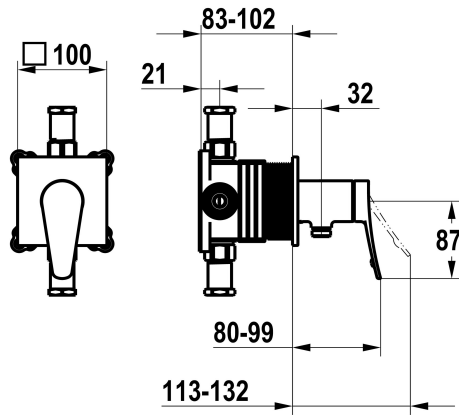

KWC ACTIVO

Trim kit, with safety device DIN EN 1717 – Lever mixer – Shower

Modell-Linie: ACTIVO | 21.404.550.000
Showers | Manual shower

KWC-No.

125332
chromeline, trim kit, with safety device DIN EN 1717

- * Trim kit with function unit KWC HOMEBOX
- * Outflow with integrated hose connection
- * KWC cartridge M 35-S HF
 - with ceramic discs
 - flow rate and temperature continuously variable

- * Scope of delivery:
 - Lever mixer unit with integrated hose connection
 - Fastening of the cover plate without screws
- * To be ordered separately:
 - Unit for concealed installation KWC HOMEBOX Lever mixer 1 Consumers 39.006.251.931

NEW

Technical Data

Flow rate
Handling
Color code
Installation_type
Faucet_typ
Acoustic group
Concealed unit

12 l/min (3 bar)
3-Lamps
chrome
2-Screens, monitors etc
Lever mixer
1-Temperature exchange equipme
4-Large equipment